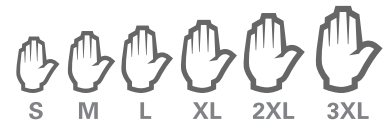

## CUT-RESISTANT GOATSKIN ANTI-IMPACT DRIVER GLOVES

**1793 GRAMS**  
of cut protection

### AVAILABLE SIZES